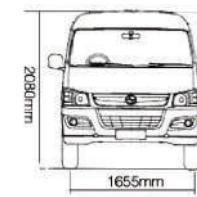

CAM Placer-X A4 2.4L Petrol (Manual) - SPECIFICATIOIOS

ENGINE	WINDOW
Engine	4RB2
Engine Type	In line 4 Cylinder Double Overheat Camshaft, 16 Valve Petrol Engine
Bore x Stroke	95 x 86
Emission Standard	Euro IV
Displacement (L)	2.438
Rated Output (kW[PS]/rpm)	102 (137) /4600-5000
Max. Torque (Nm/rpm)	217/2600-3200
Top Speed	120km/h
Fuel Standard	Petrol
Fuel Tank Capacity	70 Litre
DRIVING SYSTEM	
Transmission Type	Manual 5-Speed
Cluth	Single Disc, Hydraulic Control
Drive Type	4x2 (Rear Wheel Drive)
Brake System	Front Disc & Rear Drum, ABS+EBD, Initiative Vacuum Booster
Suspension	Front Double Wishbone Independent Suspension, Rear Variable Rate Leaf Spring
TECHNICAL DIMENSION	
Overall LxWxH (mm)	4840 x 1880 x 2080
Wheelbase (mm)	2570
Ground Clearance (mm)	155
Gross Vehicle Weight (kg)	3800
Curb Weight (kg)	2050
Seating Capacity	12
Tire	195/70R15C
Minimum Turning Radius (m)	5.5
FEATURES & ACCESSORIES	
Audio System	USB MP3 + FM Radio
Stereo Speaker	2 pcs
Reverse Sensor	•
Cabin Lights	•
Seat Material	•
Last Row Foldable Seat	•
Intermittent Front Wiper, Rear Wiper	•
Rear Windscreen with Demister	•
Tilttable Steering Wheel	•
Central Locking	•
Remote Control	•
Side Mirror with Chrome-Plate and LED	•
Side Mirror Adjustment	Power
High-mounted 3rd Brake Lamp	•
Projection Headlamp with DRL	•
Front Fog Lamp	•
Wheel Size	15" Steel
Air-conditioner - Front	•
Air-conditioner - Rear	•
Rear Evaporator	Single
Middle Console Box	•
PVC Floor Mat	•
Sliding Window	2
Power Window - Driver & Co-driver	•
Anti-Glare Rear View Mirror	•
Seat Belt	3 Point Seat Belt

FEATURES & ACCESSORIES

DIMENSION

FRONT VIEW

SEAT LAYOUT

C.A.M R&A MARKETING SDN BHD

CONSISTENT | ACTIVE | MOBILE Sole Distributor Of CAM