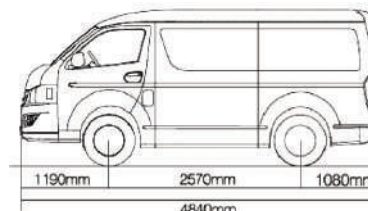

DIMENSION

SIDE VIEW